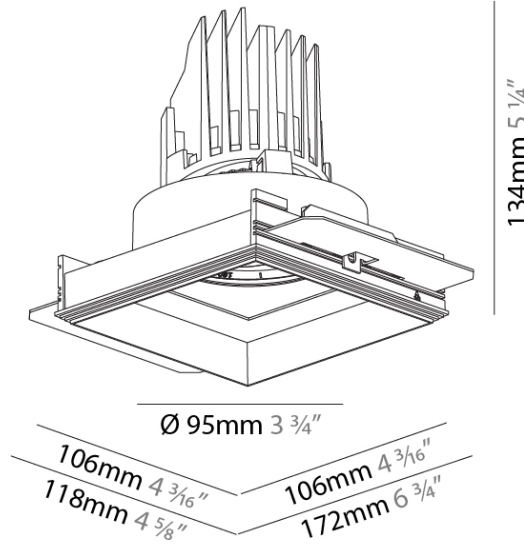

ELECTRICAL

Lamp Type: LED (Zhaga Standard)
Input Wattage (W): 13.2 / 16.5
Total Output Wattage (W): 12.1 / 14.7
[Dimming: Tri-Mode (Non-Dimming and Phase Dimming (120Vac only) and 0-10V Dimming)](#)
Driver Included: No
Driver Location: Recessed Housing
Driver Type: Constant Current - Universal
Driver Class: Class 2
Housing: See components
Input Voltage (V): 120 - 277
Constant Current (MA): 350

LED

Number of LEDs: 1
[Color Temperature (°K): 2700 / 3000 / 3500 / 4000](#)
Max. Delivered Lumen (lm): 850 / 950 / 1019 / 1040
Nominal Lumen (lm): 960 / 1070 / 1156 / 1180
CRI: >90 CRI
Efficiency (%): 88.5
Lamp Life (hrs): 50000
Upon Request: RGB-W Tunable White Special Color Temperature
Special LED

OPTICAL

Reflector°: 10
Adjustability: Rotational 355°; Tilt 30°
Upon Request: Special Beam Angles

RATINGS AND CERTIFICATIONS
© 2024 Zaneen LLC, 10000 10th St, Suite 3382, F 416-247-9319, www.zaneen.com

Available for international specifications by adding "INT" at the end of the existing Model #. For assistance on 'custom' specifications, contact zteam@zaneen.com.
Certified By: Certified for North American Standards
In a constant effort to supply the best product, we reserve the right to change specifications or materials without notice. The most recent specification sheets are found at zaneen.com
IP rating: IP20