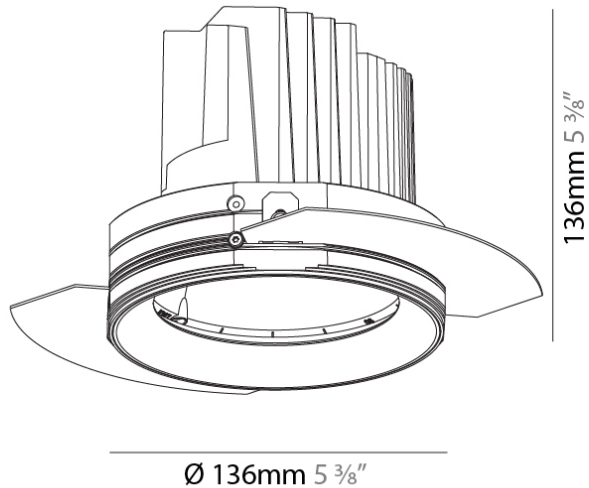

ELECTRICAL

Lamp Type: LED (Zhaga Standard)
Input Wattage (W): 13.2 / 16.5
Total Output Wattage (W): 12.1 / 14.7
Dimming: Tri-Mode (Non-Dimming and Phase Dimming (120Vac only) and 0-10V Dimming)
Driver Included: No
Driver Location: Recessed Housing
Driver Type: Constant Current - Universal
Driver Class: Class 2
Housing: See components
Input Voltage (V): 120 - 277
Constant Current (MA): 350

LED

Number of LEDs: 1
Color Temperature (°K): 2700 / 3000 / 3500 / 4000
Max. Delivered Lumen (lm): 870 / 970 / 1038 / 1060
Nominal Lumen (lm): 960 / 1070 / 1156 / 1180
CRI: >90 CRI
Efficiency (%): 90.5
Lamp Life (hrs): 50000
Upon Request: RGB-W Tunable White Special Color Temperature Special LED

OPTICAL

Reflector: 10
Beam Angle: Narrow
Adjustability: Rotational 355°; Tilt 30°
Upon Request: Special Beam Angles

RATINGS AND CERTIFICATIONS

382, F 416-247-9319, www.zaneen.com
Created by Interchange for North American Standards at the end of the existing Model #. For assistance on 'custom' specifications, contact zteam@zaneen.com.
In a constant effort to supply the best product, we reserve the right to change specifications or materials without notice. The most recent specification sheets are found at zaneen.com
IP rating: IP20