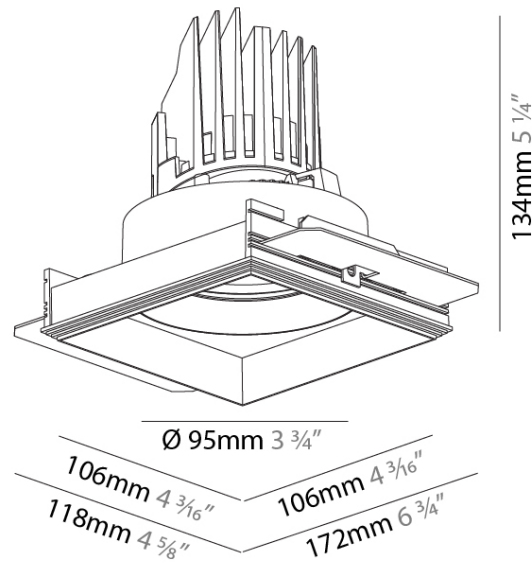

ELECTRICAL

Lamp Type: LED (Zhaga Standard)
Input Wattage (W): 13.2 (2700K) / 16.5
Total Output Wattage (W): 12 (2700K) / 15
Dimming: Tri-Mode (Non-Dimming and Phase Dimming (120Vac only) and 0-10V Dimming)
Driver Included: No
Driver Location: Recessed Housing
Driver Type: Constant Current - Universal
Driver Class: Class 2
Housing: See components
Input Voltage (V): 120 - 277
Constant Current (MA): 350

LED

Number of LEDs: 1
Color Temperature (°K): 2700 / 3000 / 3500 / 4000
Max. Delivered Lumen (lm): 850 / 950 / 1019 / 1040
Nominal Lumen (lm): 960 / 1070 / 1156 / 1180
CRI: >90 CRI
Efficiency (%): 88.5
Lamp Life (hrs): 50000
Upon Request: RGB-W Tunable White Special Color Temperature Special LED

OPTICAL

Reflector: 10
Adjustability: Rotational 355°; Tilt 30°
Upon Request: Special Beam Angles

RATINGS AND CERTIFICATIONS

Zaneen Lighting © 2021, T 1990 280-3382, F 416-247-9319, www.zaneen.com

Available for international specifications by adding "INT" at the end of the existing Model #. For assistance on 'custom' specifications, contact zteam@zaneen.com. In a constant effort to supply the best product, we reserve the right to change specifications or materials without notice. The most recent specification sheets are found at zaneen.com
IP rating: IP20